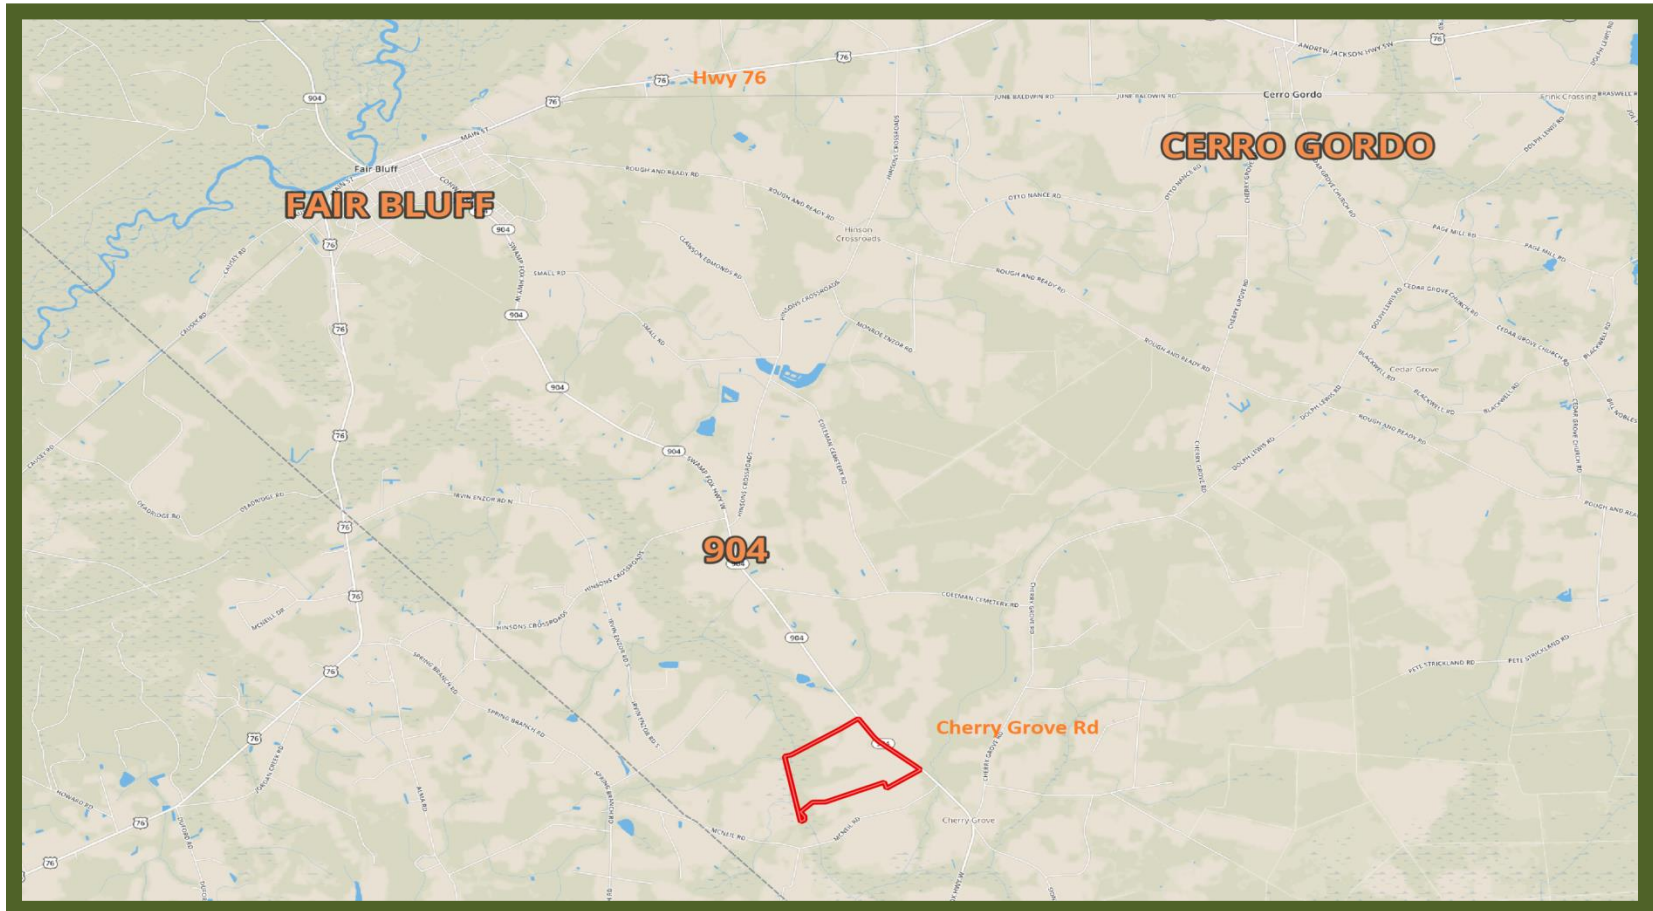

Strickland Farm Location Map

Bud Cook
(910) 640-8784
budcook@mossyoakproperties.com

Owners and owner's agents make no claims as to the accuracy of this map. This is not an official survey.