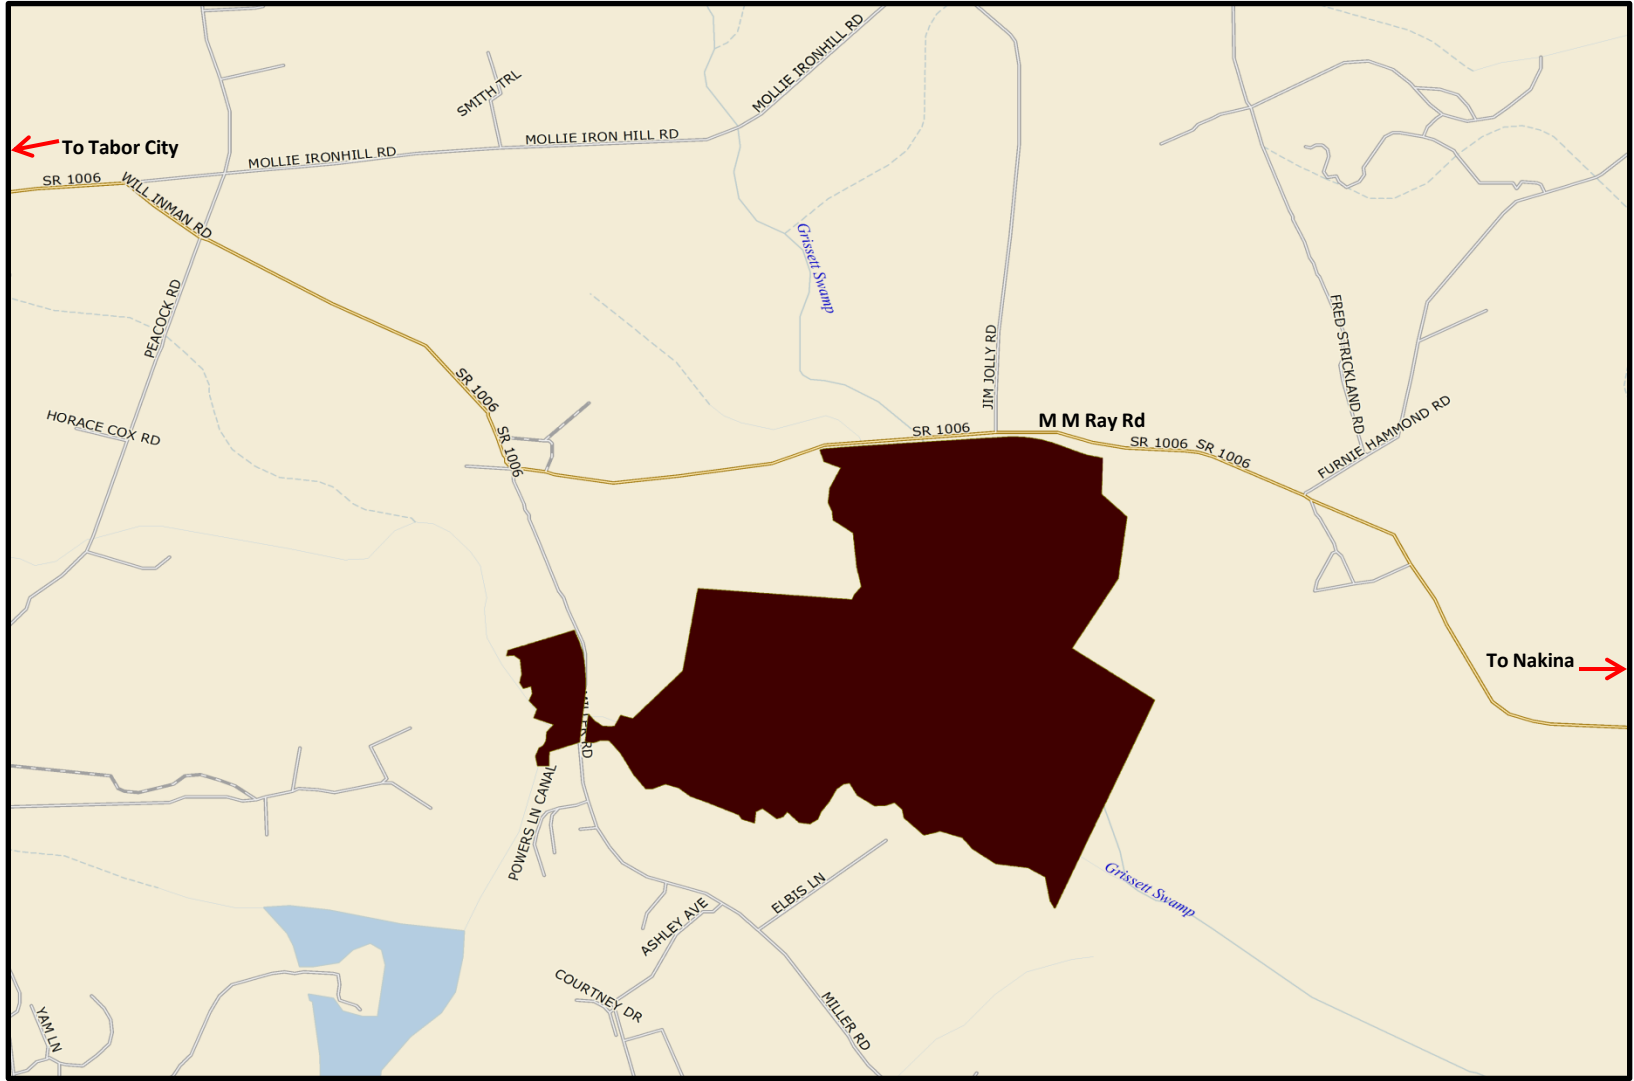

# Garrett Swamp Tract Aerial Map +/- 397.8 acres

4020 Oleander Drive Suite  
3A Wilmington, NC 28403  
(910) 202-4328

## Land, Farms & Timber

Owners and owner's agents make no claims as to the accuracy of this map. This is not an official survey.