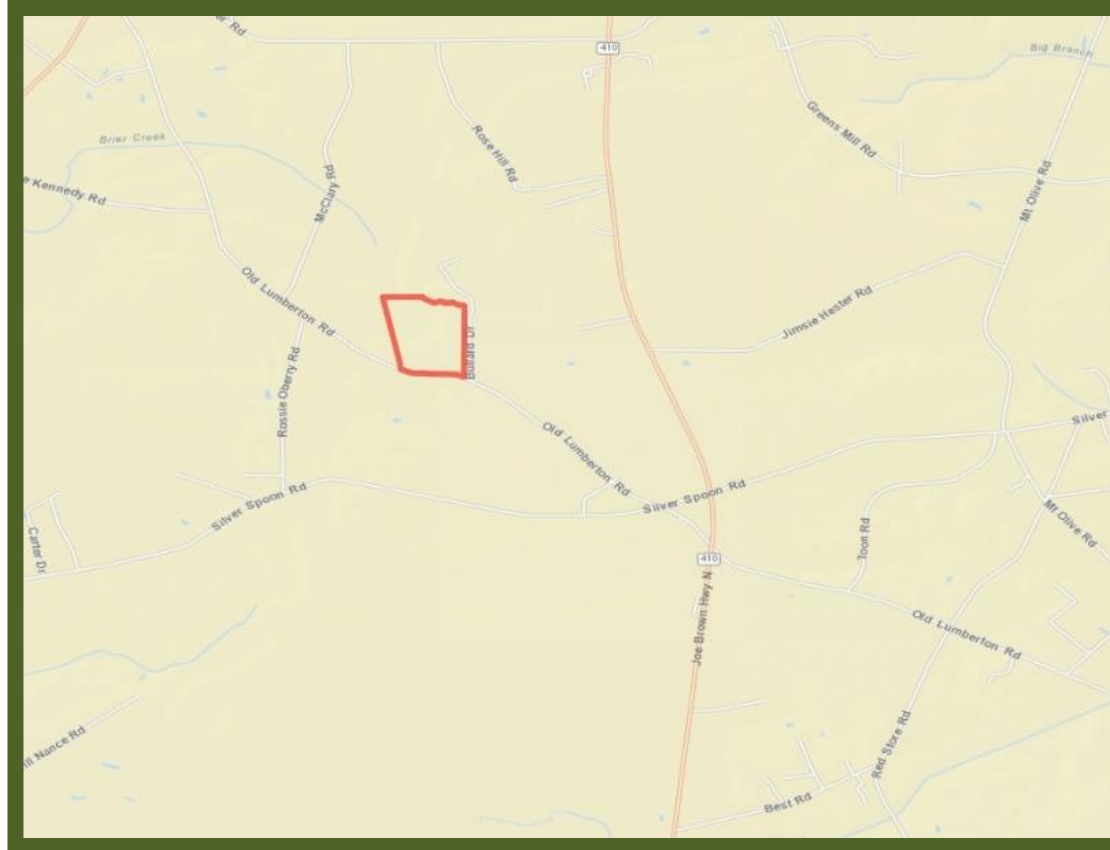

Old Lumberton Road Farm Location Map

Bud Cook
(910) 640-8784
budcook@mossyoakproperties.com

Owners and owner's agents make no claims as to the accuracy of this map. This is not an official survey.