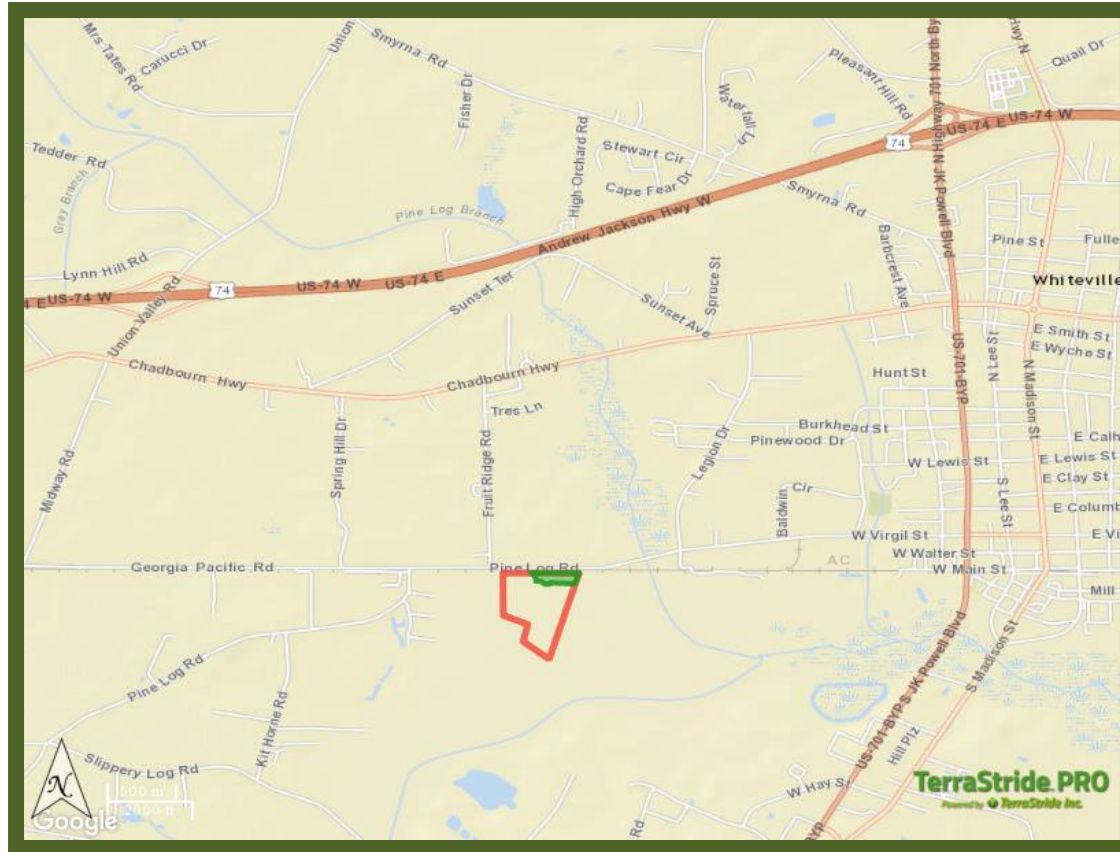

# Pine Log Road Farm Location Map

Bud Cook  
(910) 640-8784  
budcook@mossyoakproperties.com

Owners and owner's agents make no claims as to the accuracy of this map. This is not an official survey.