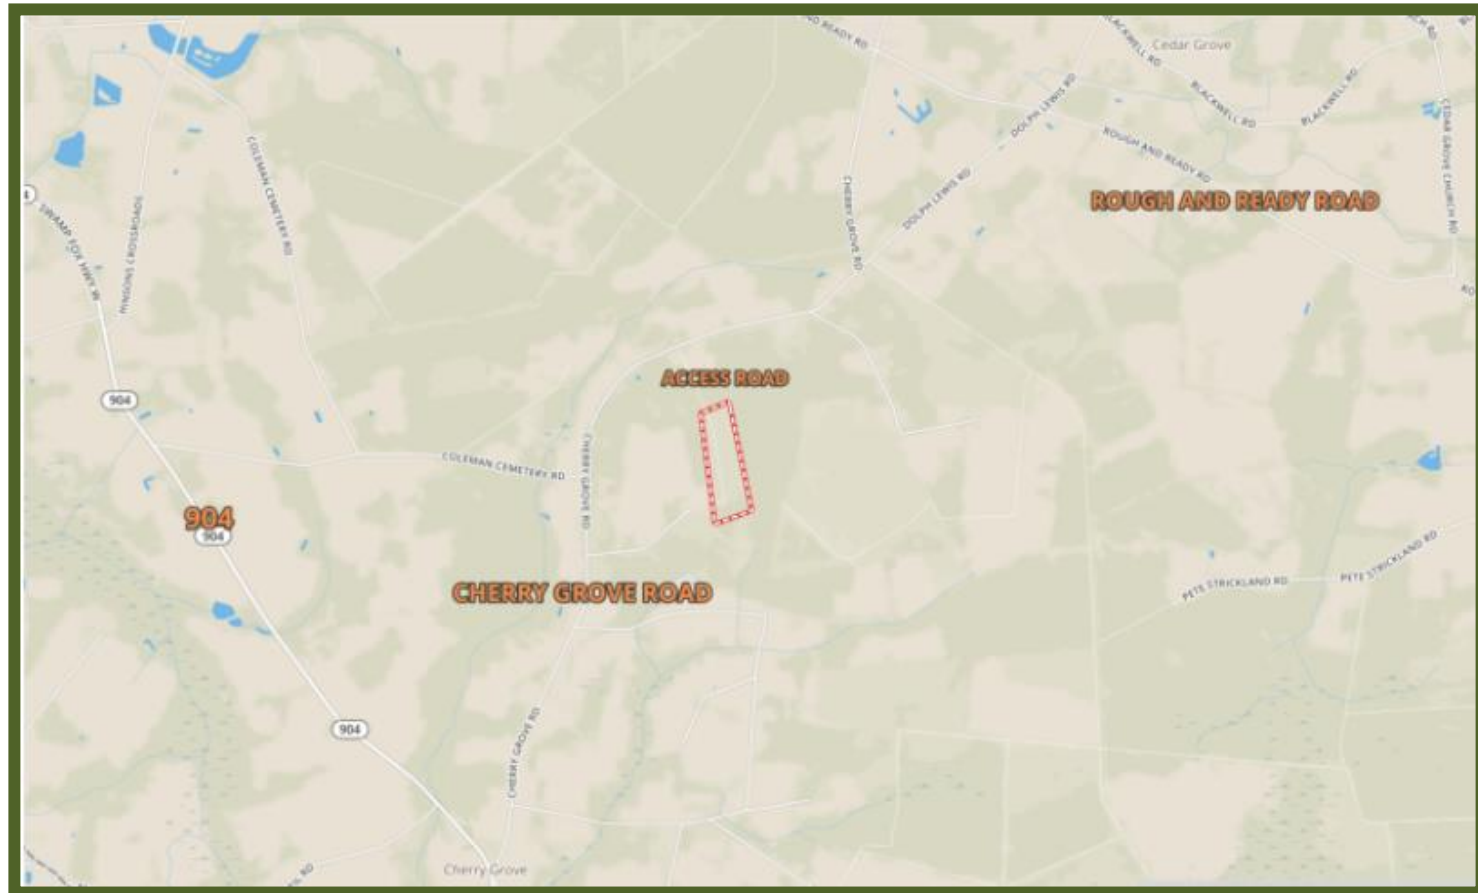

# Cherry Grove Road Tract Location Map

Bud Cook  
(910) 640-8784  
budcook@mossyoakproperties.com

Owners and owner's agents make no claims as to the accuracy of this map. This is not an official survey.