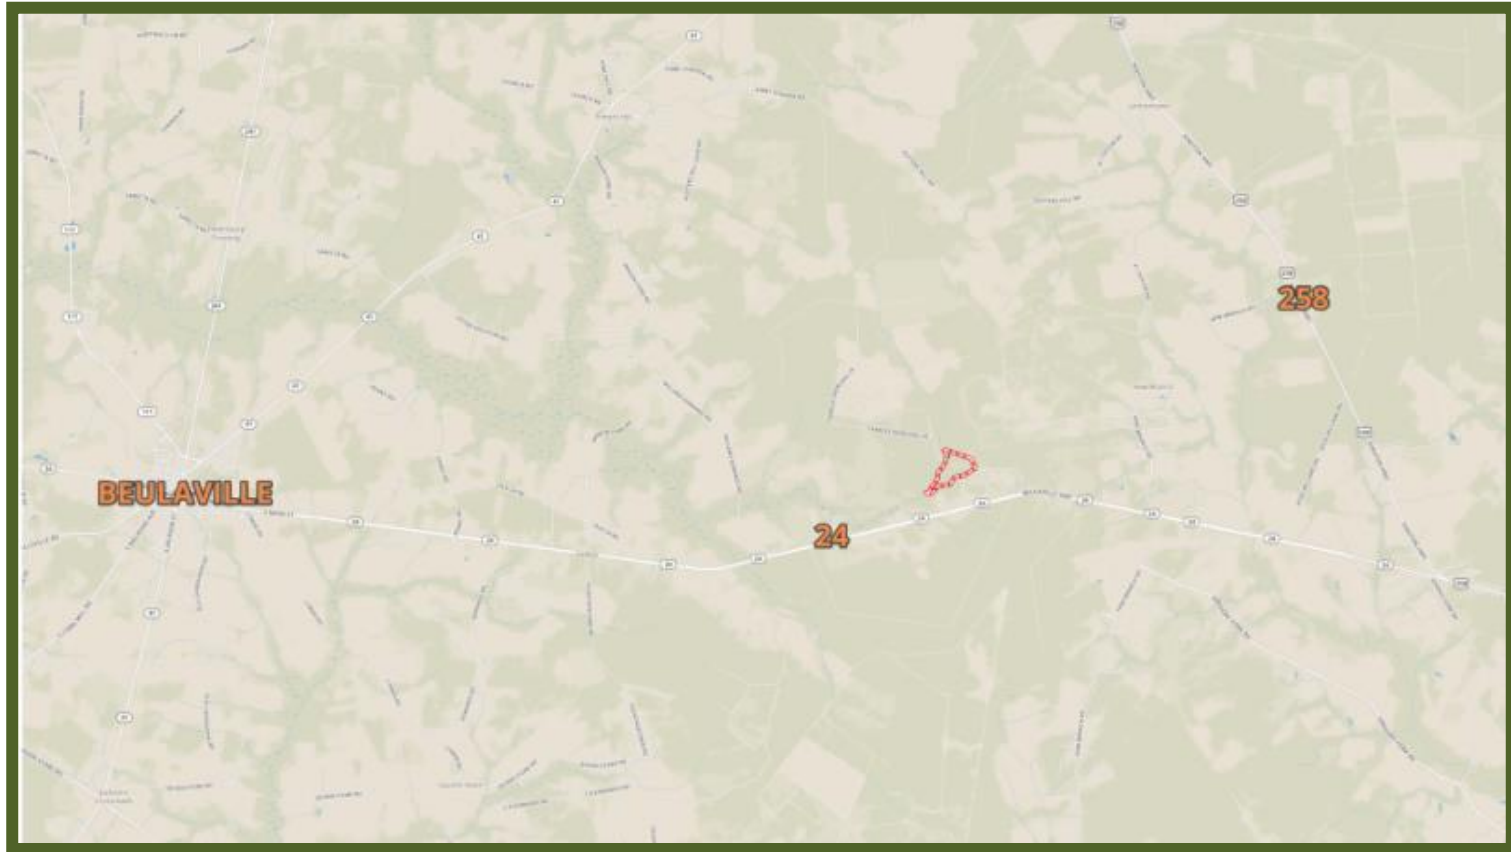

# Hwy 24 33.81 Ac Tract Location Map

Bud Cook  
(910) 640-8784  
budcook@mossyoakproperties.com

Owners and owner's agents make no claims as to the accuracy of this map. This is not an official survey.