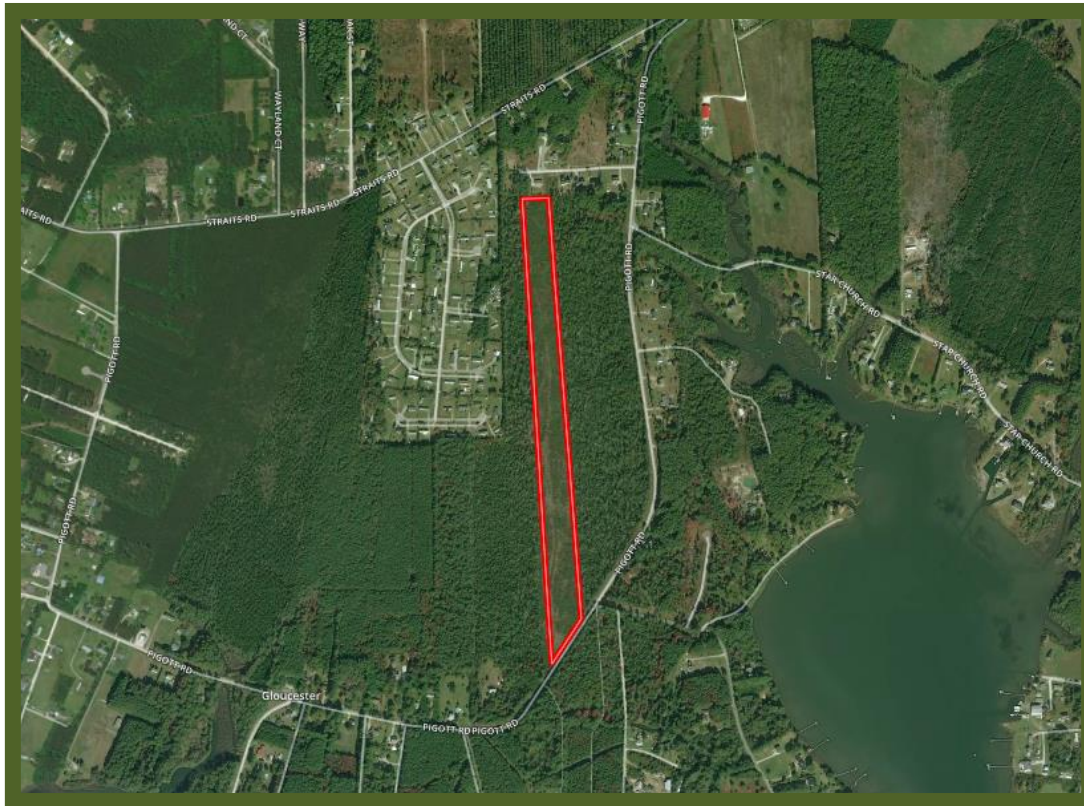

Gloucester Property Aerial Map

Marty Lanier
(910) 617-4326
mlanier@mossyoakproperties.com

Owners and owner's agents make no claims as to the accuracy of this map. This is not an official survey.