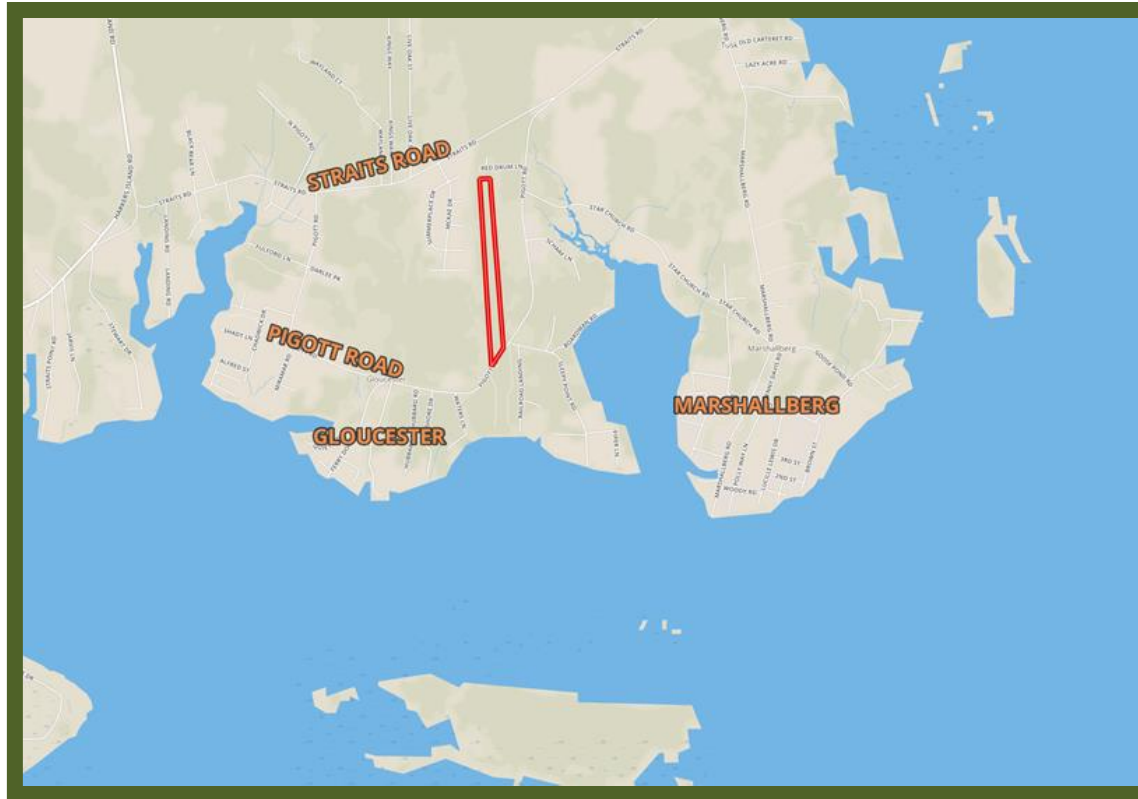

Gloucester Property Location Map

Marty Lanier
(910) 617-4326
mlanier@mossyoakproperties.com

Owners and owner's agents make no claims as to the accuracy of this map. This is not an official survey.