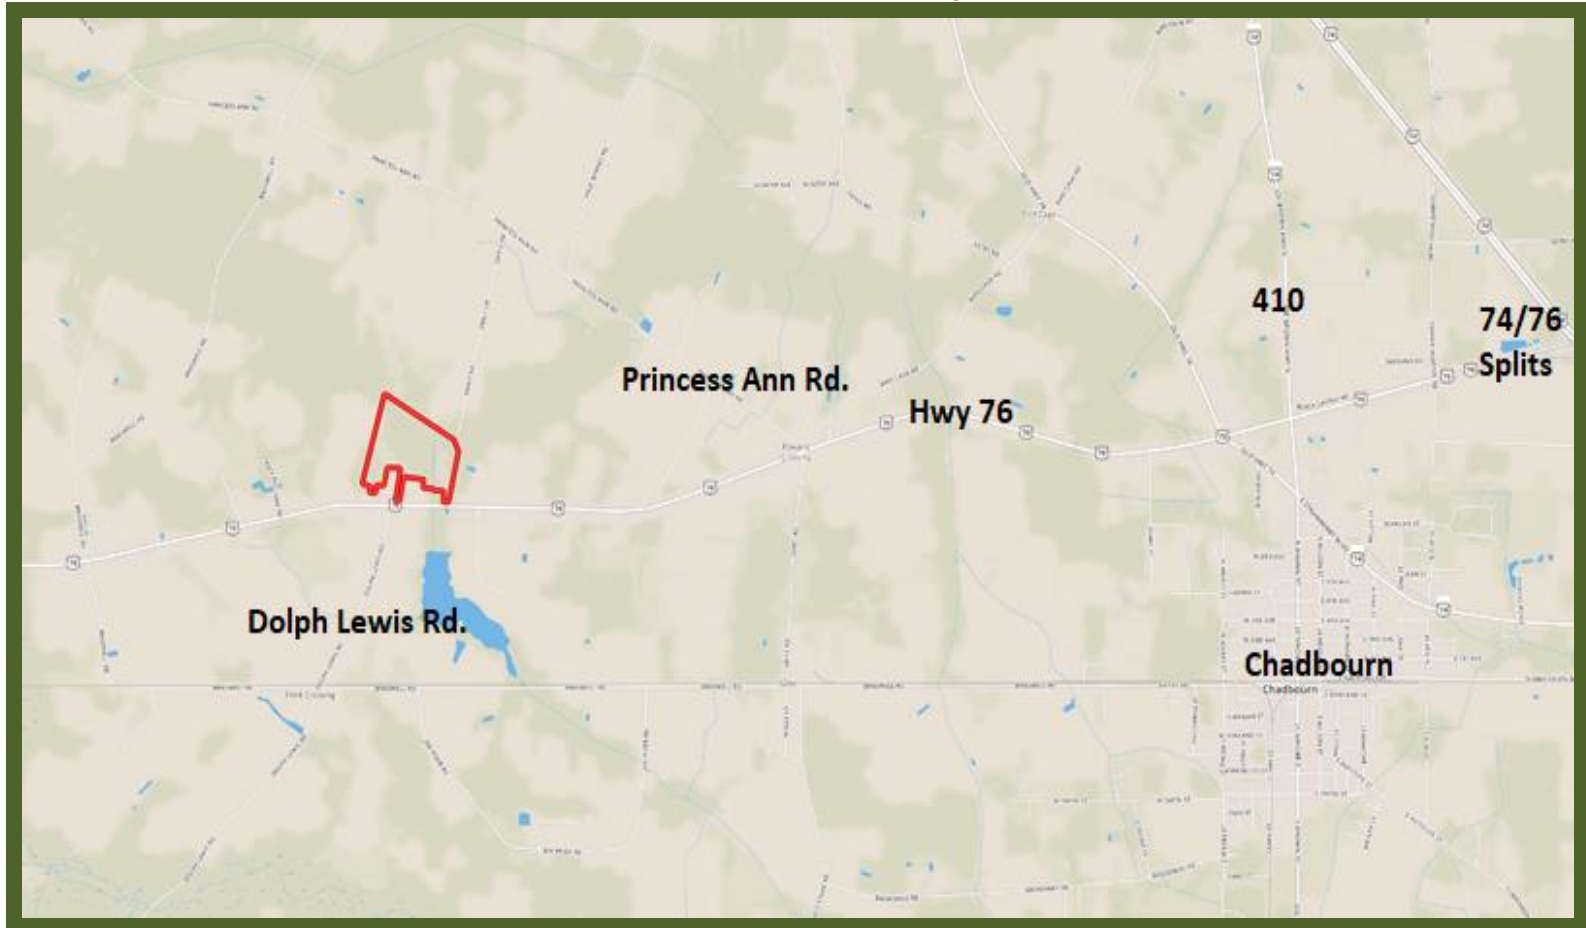

McLawhorn 49 ac Tract Location Map

Bud Cook
(910) 640-8784
budcook@mossyoakproperties.com

Owners and owner's agents make no claims as to the accuracy of this map. This is not an official survey.