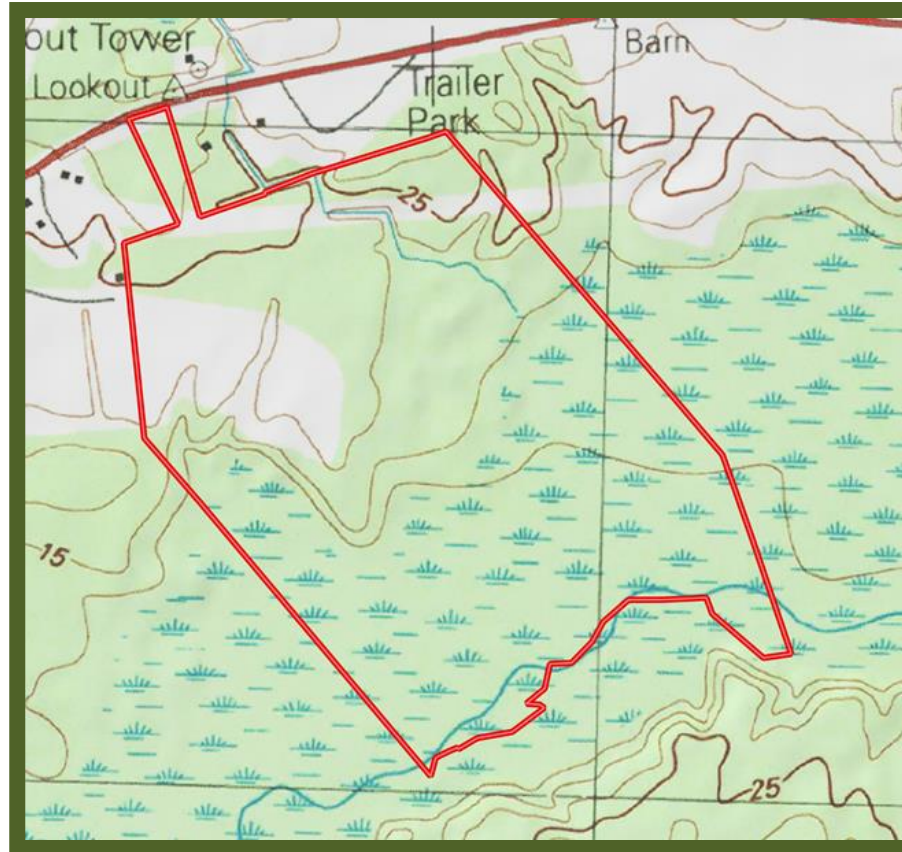

# Corey Farm Topographical Map

Marty Lanier  
(910) 617-4326  
mlanier@mossyoakproperties.com

Owners and owner's agents make no claims as to the accuracy of this map. This is not an official survey.