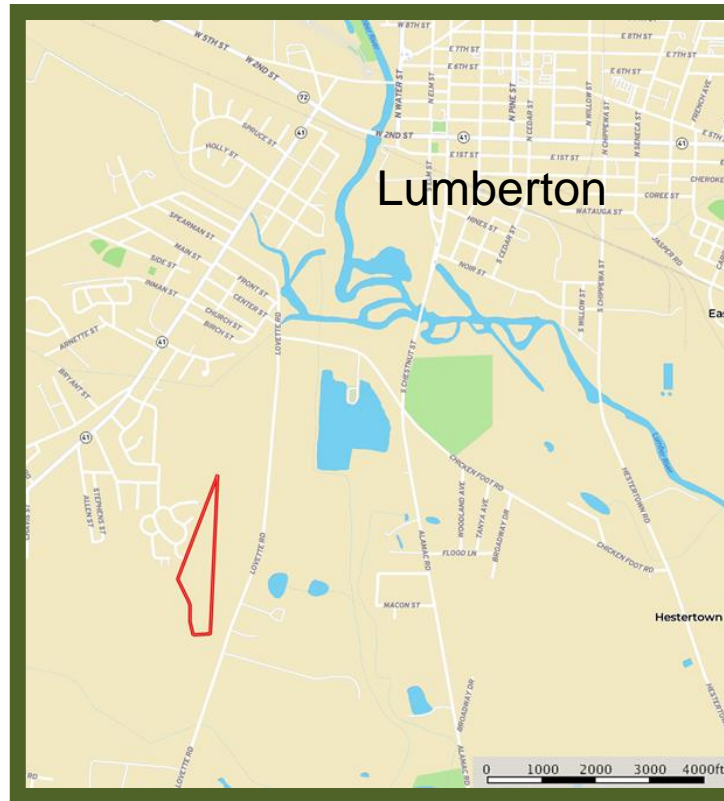

Lovette Road Farm Location Map

Marty Lanier
(910) 617-4326
mlanier@mossyoakproperties.com

Owners and owner's agents make no claims as to the accuracy of this map. This is not an official survey.