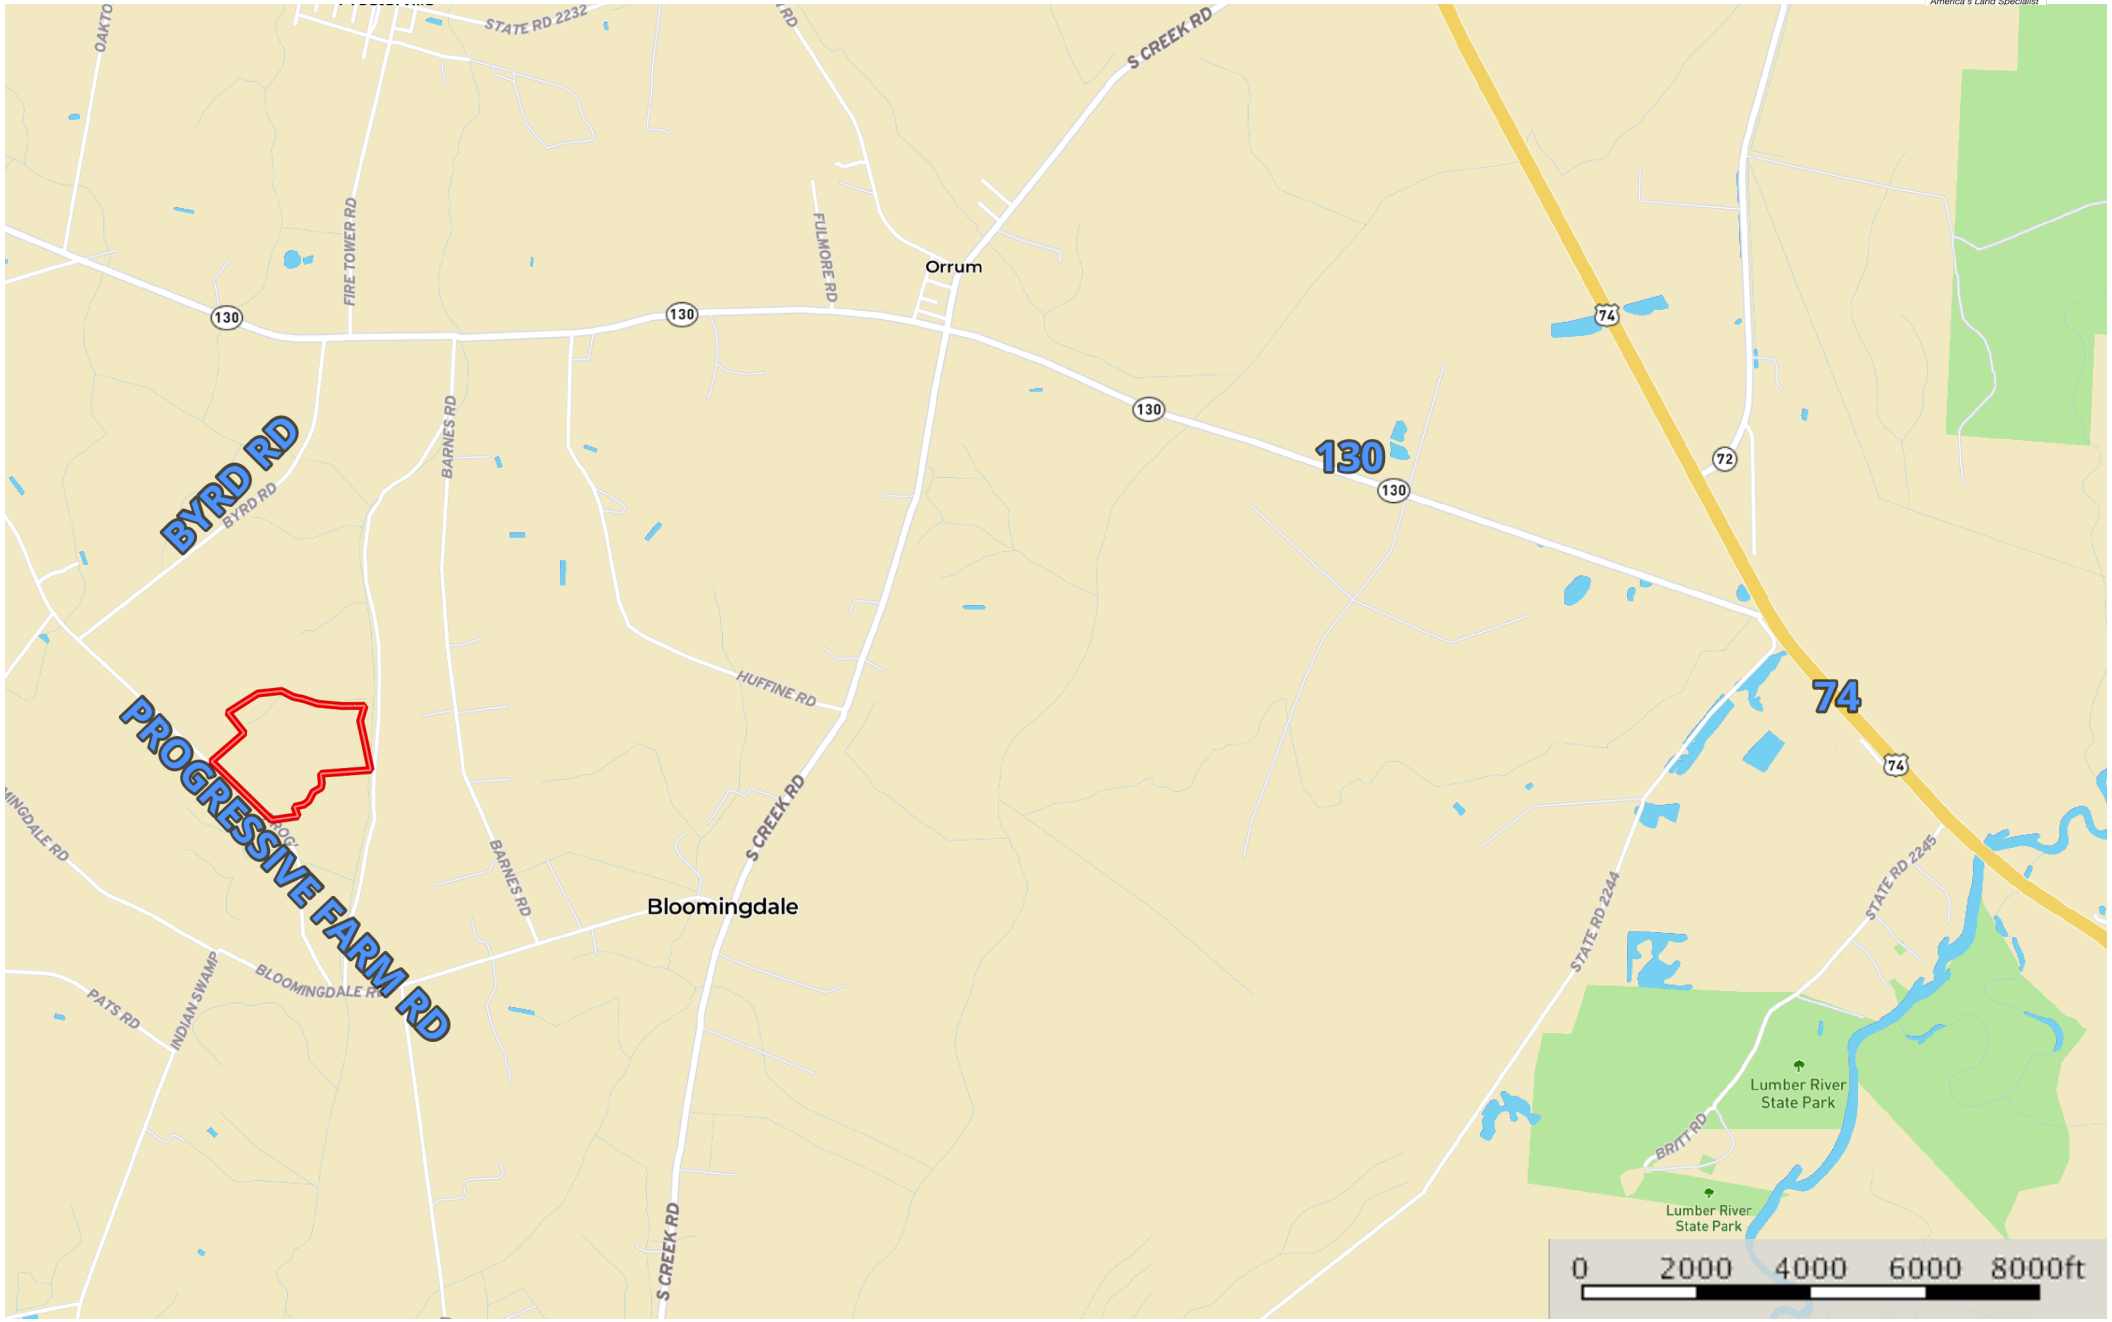

47 ac lee lane Robeson JP

Robeson County, North Carolina, 47 AC +/-

Boundary