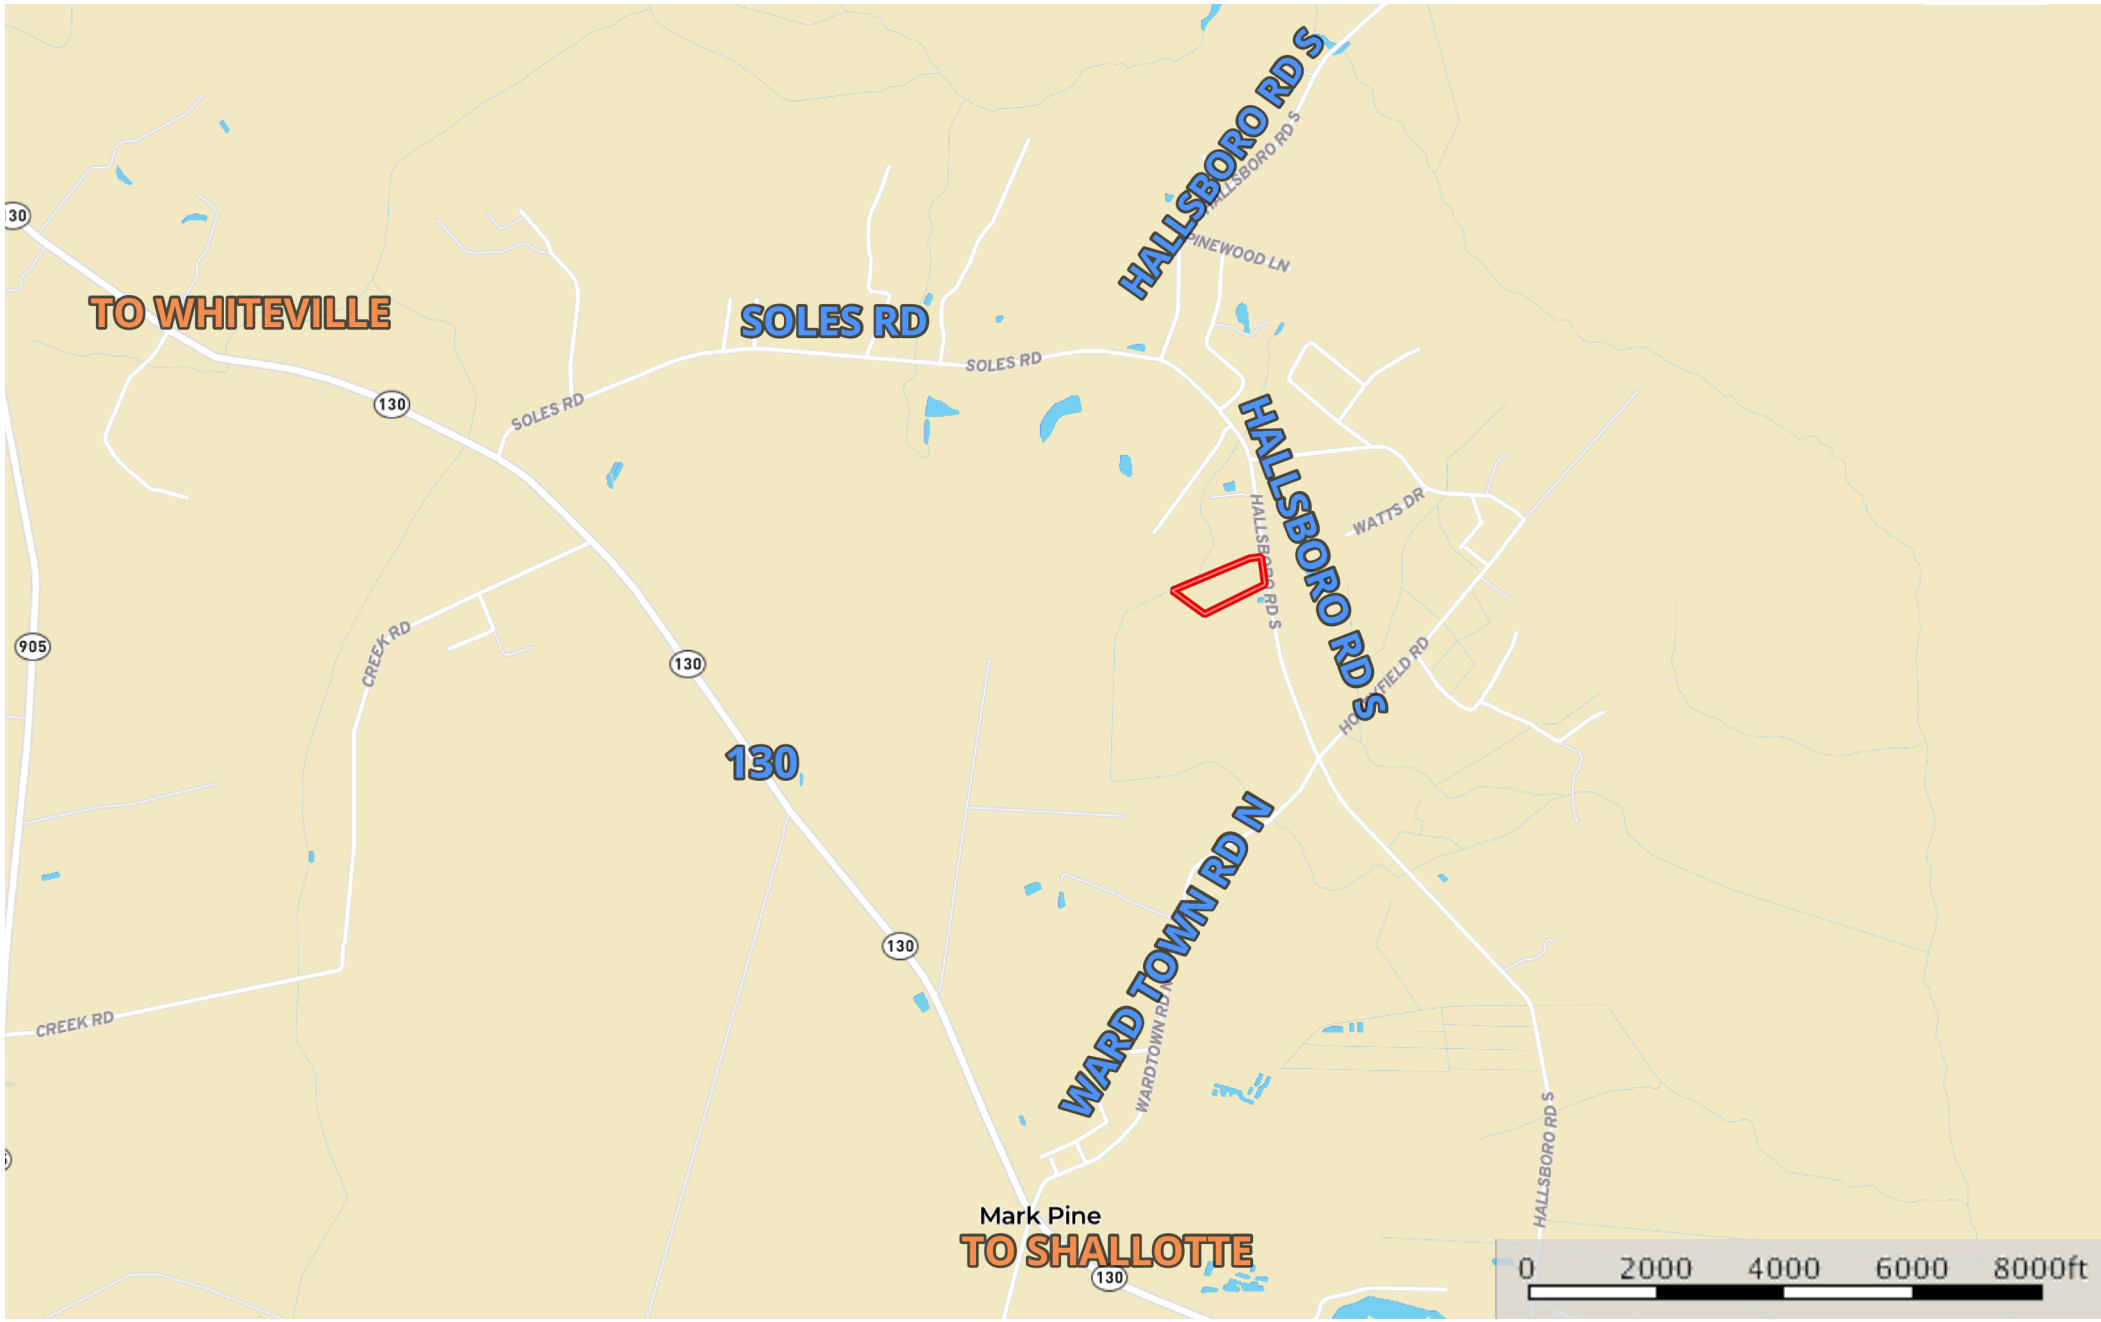

**10 ac Walters Columbus BC**  
Columbus County, North Carolina, 10 AC +/-

 Boundary