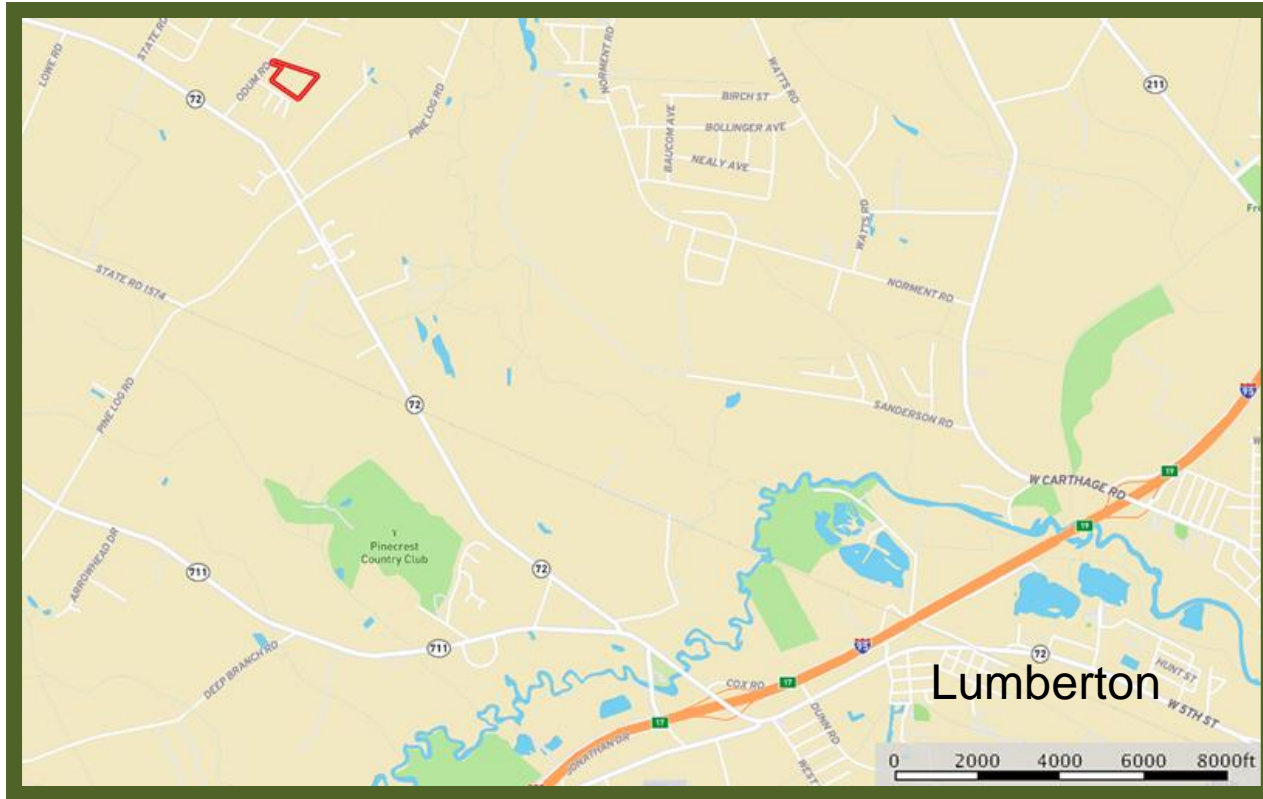

Odum Road Estate Lot Location Map

Marty Lanier
(910) 617-4326
mlanier@mossyoakproperties.com

Owners and owner's agents make no claims as to the accuracy of this map. This is not an official survey.