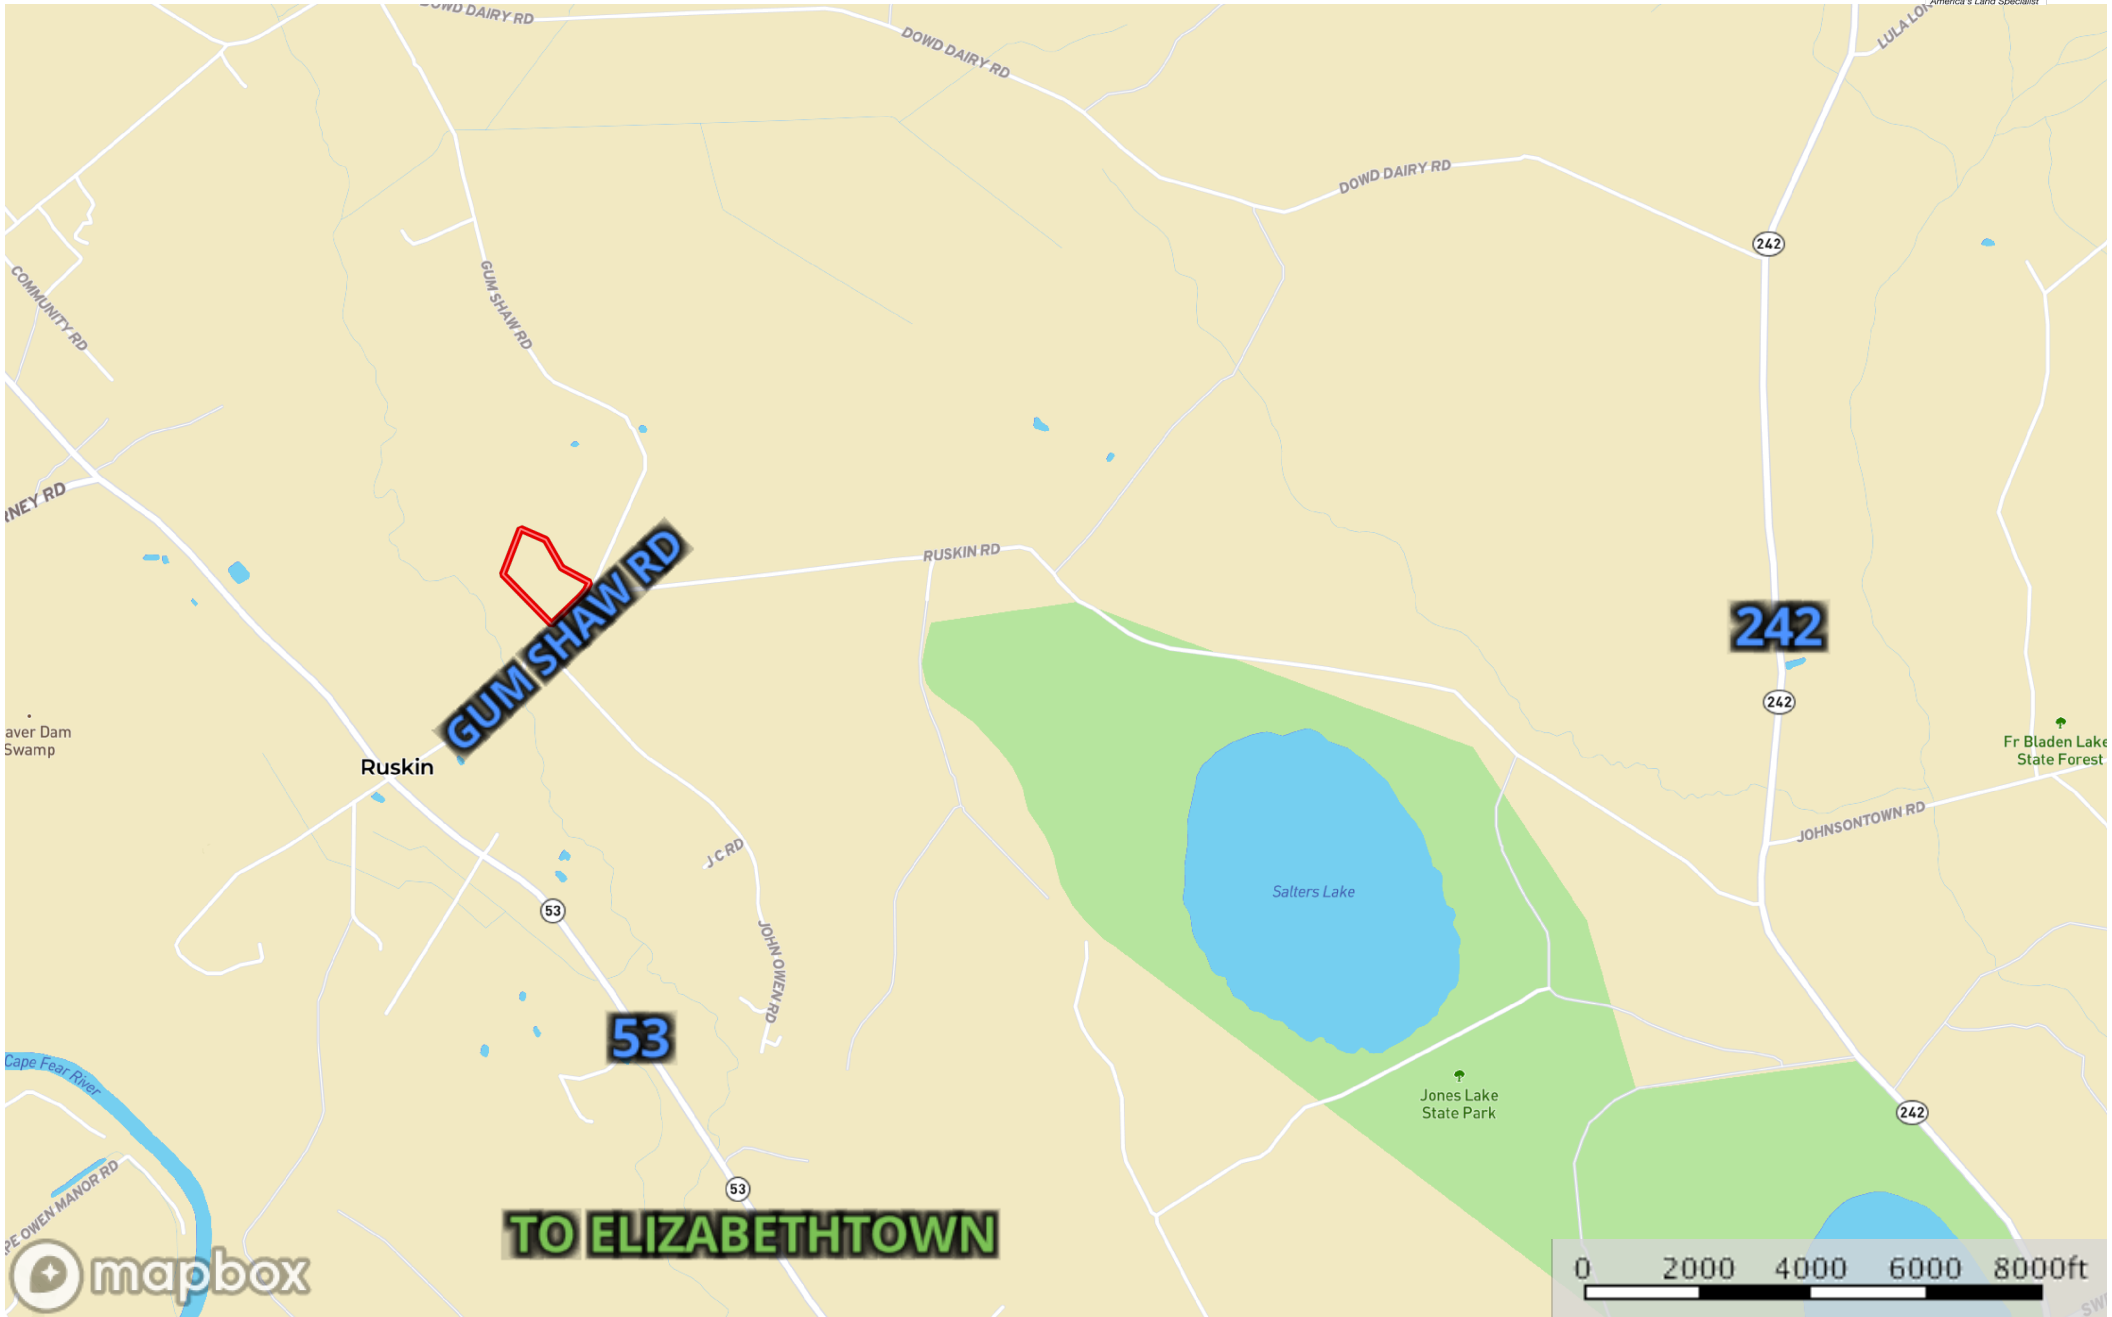

20 ac Ngo Bladen JP

Bladen County, North Carolina, 20 AC +/-

Boundary