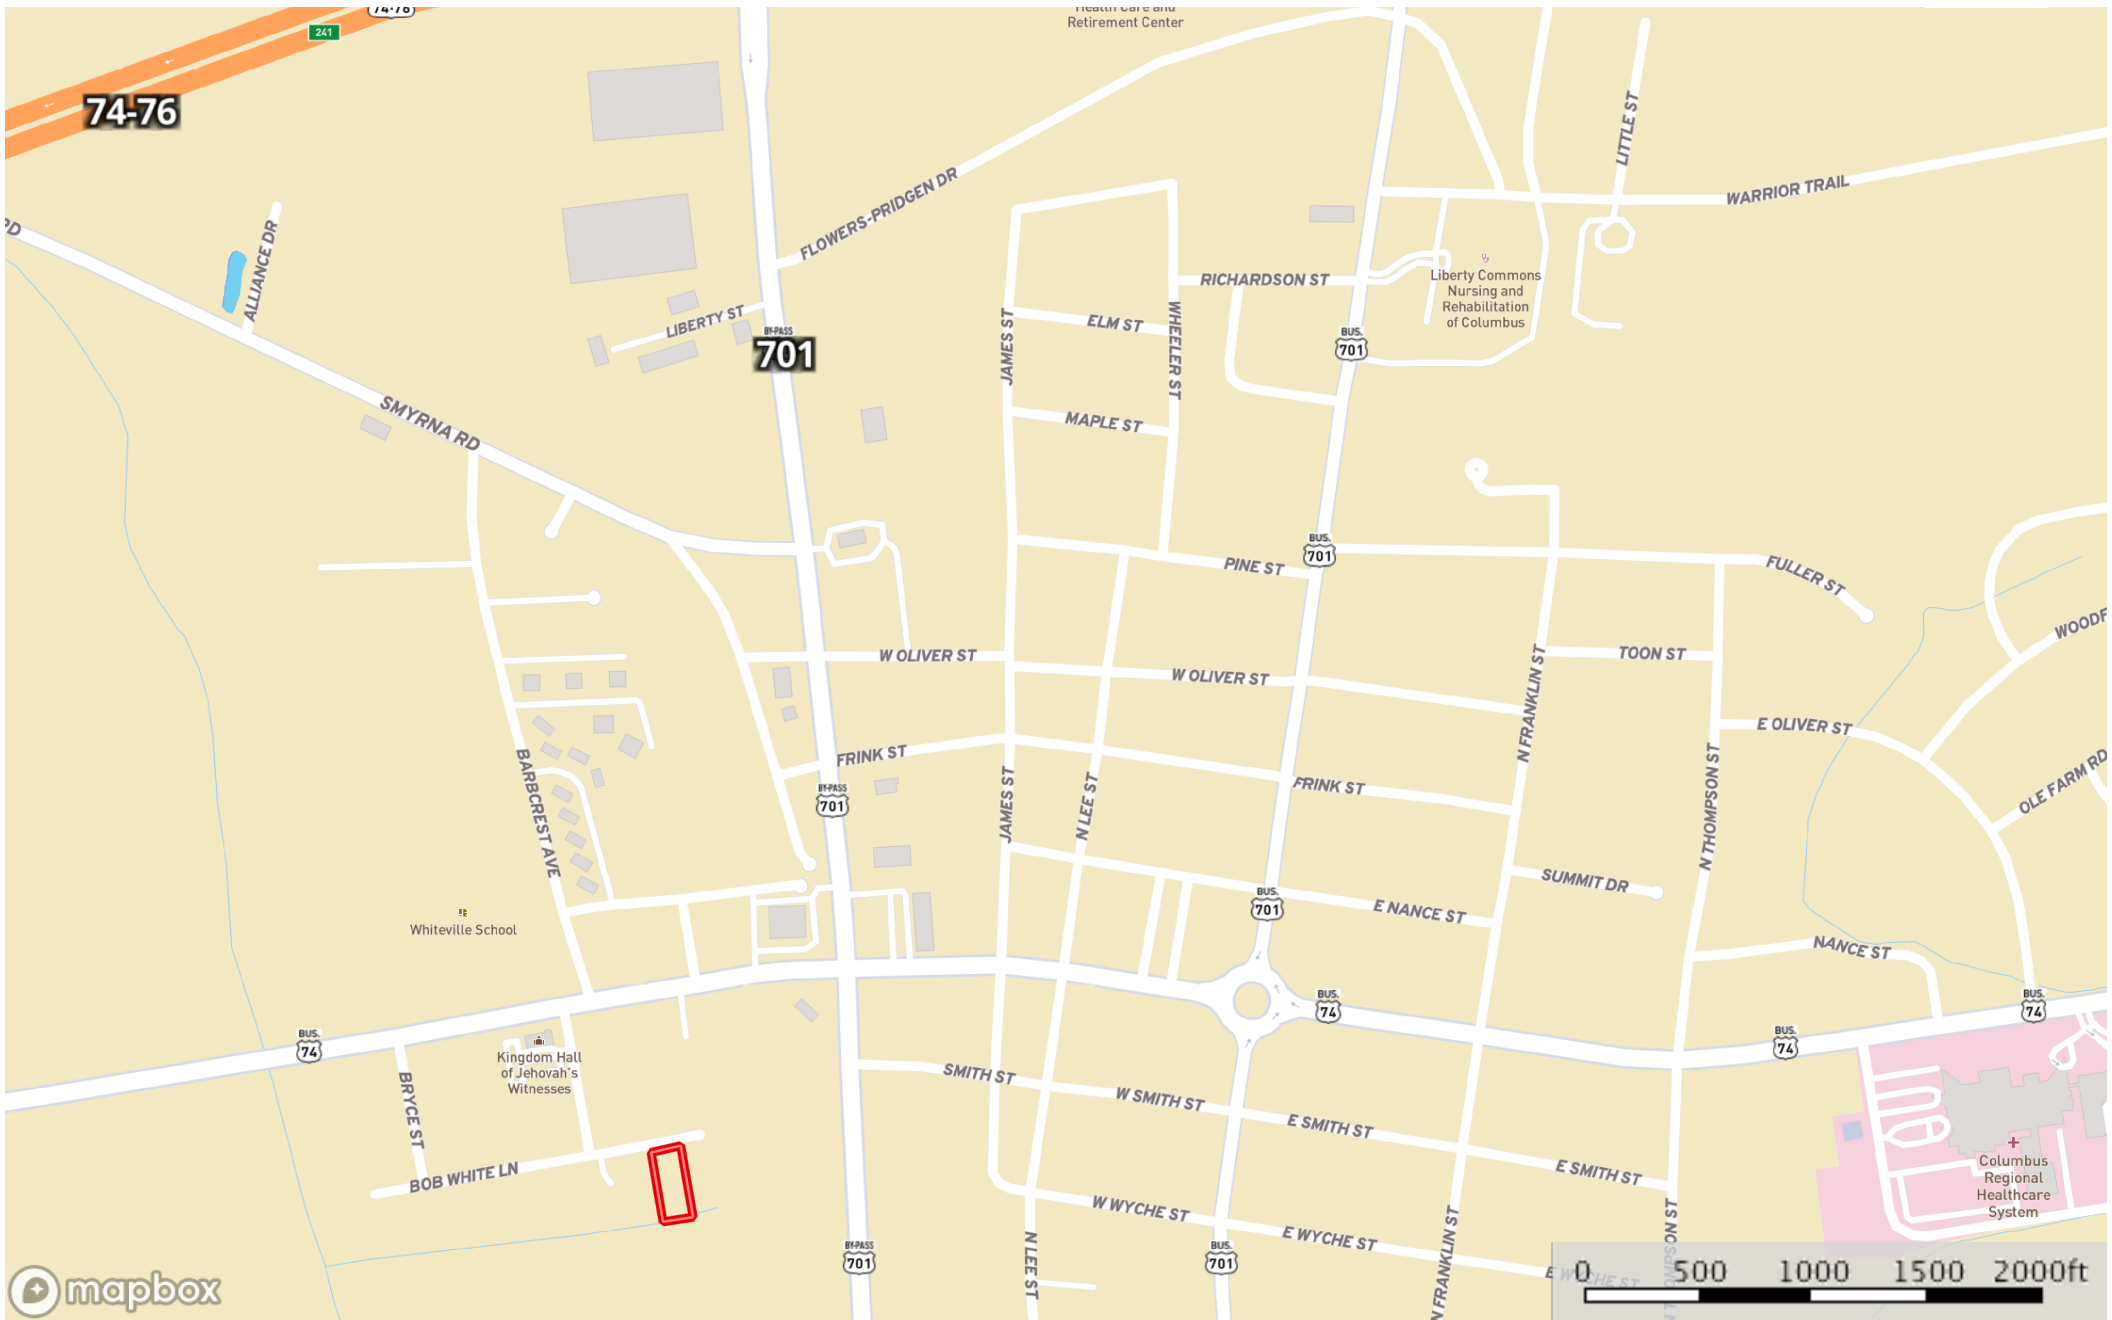

0.6568 Hege Columbus BC

Columbus County, North Carolina, 0.6568 AC +/-

Boundary