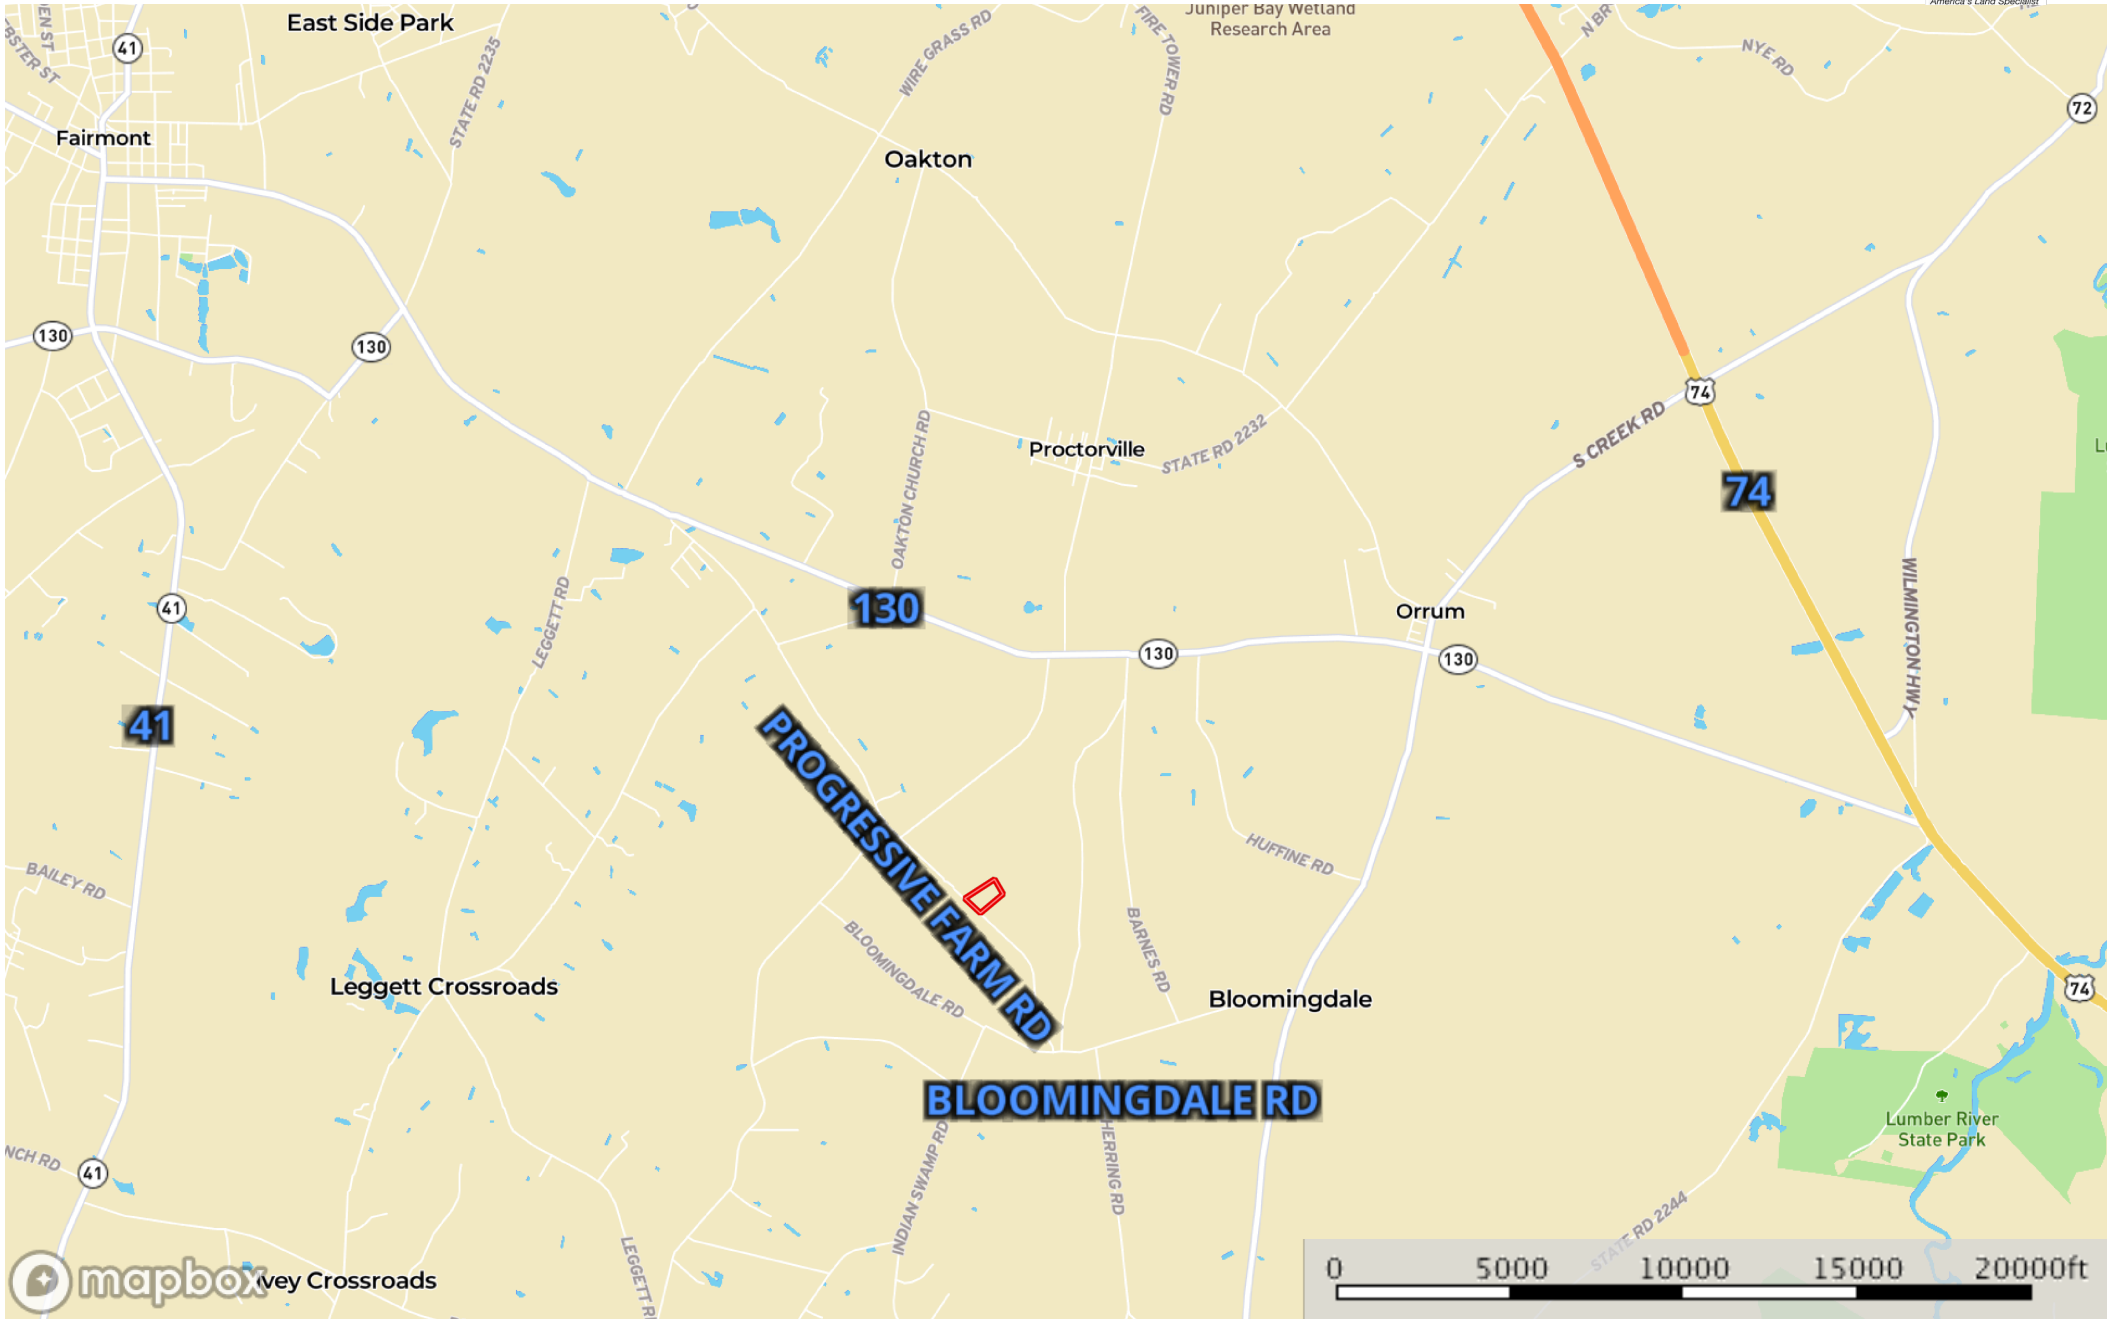

8ac Lane Lee Robeson JP

Robeson County, North Carolina, 8 AC +/-

Boundary