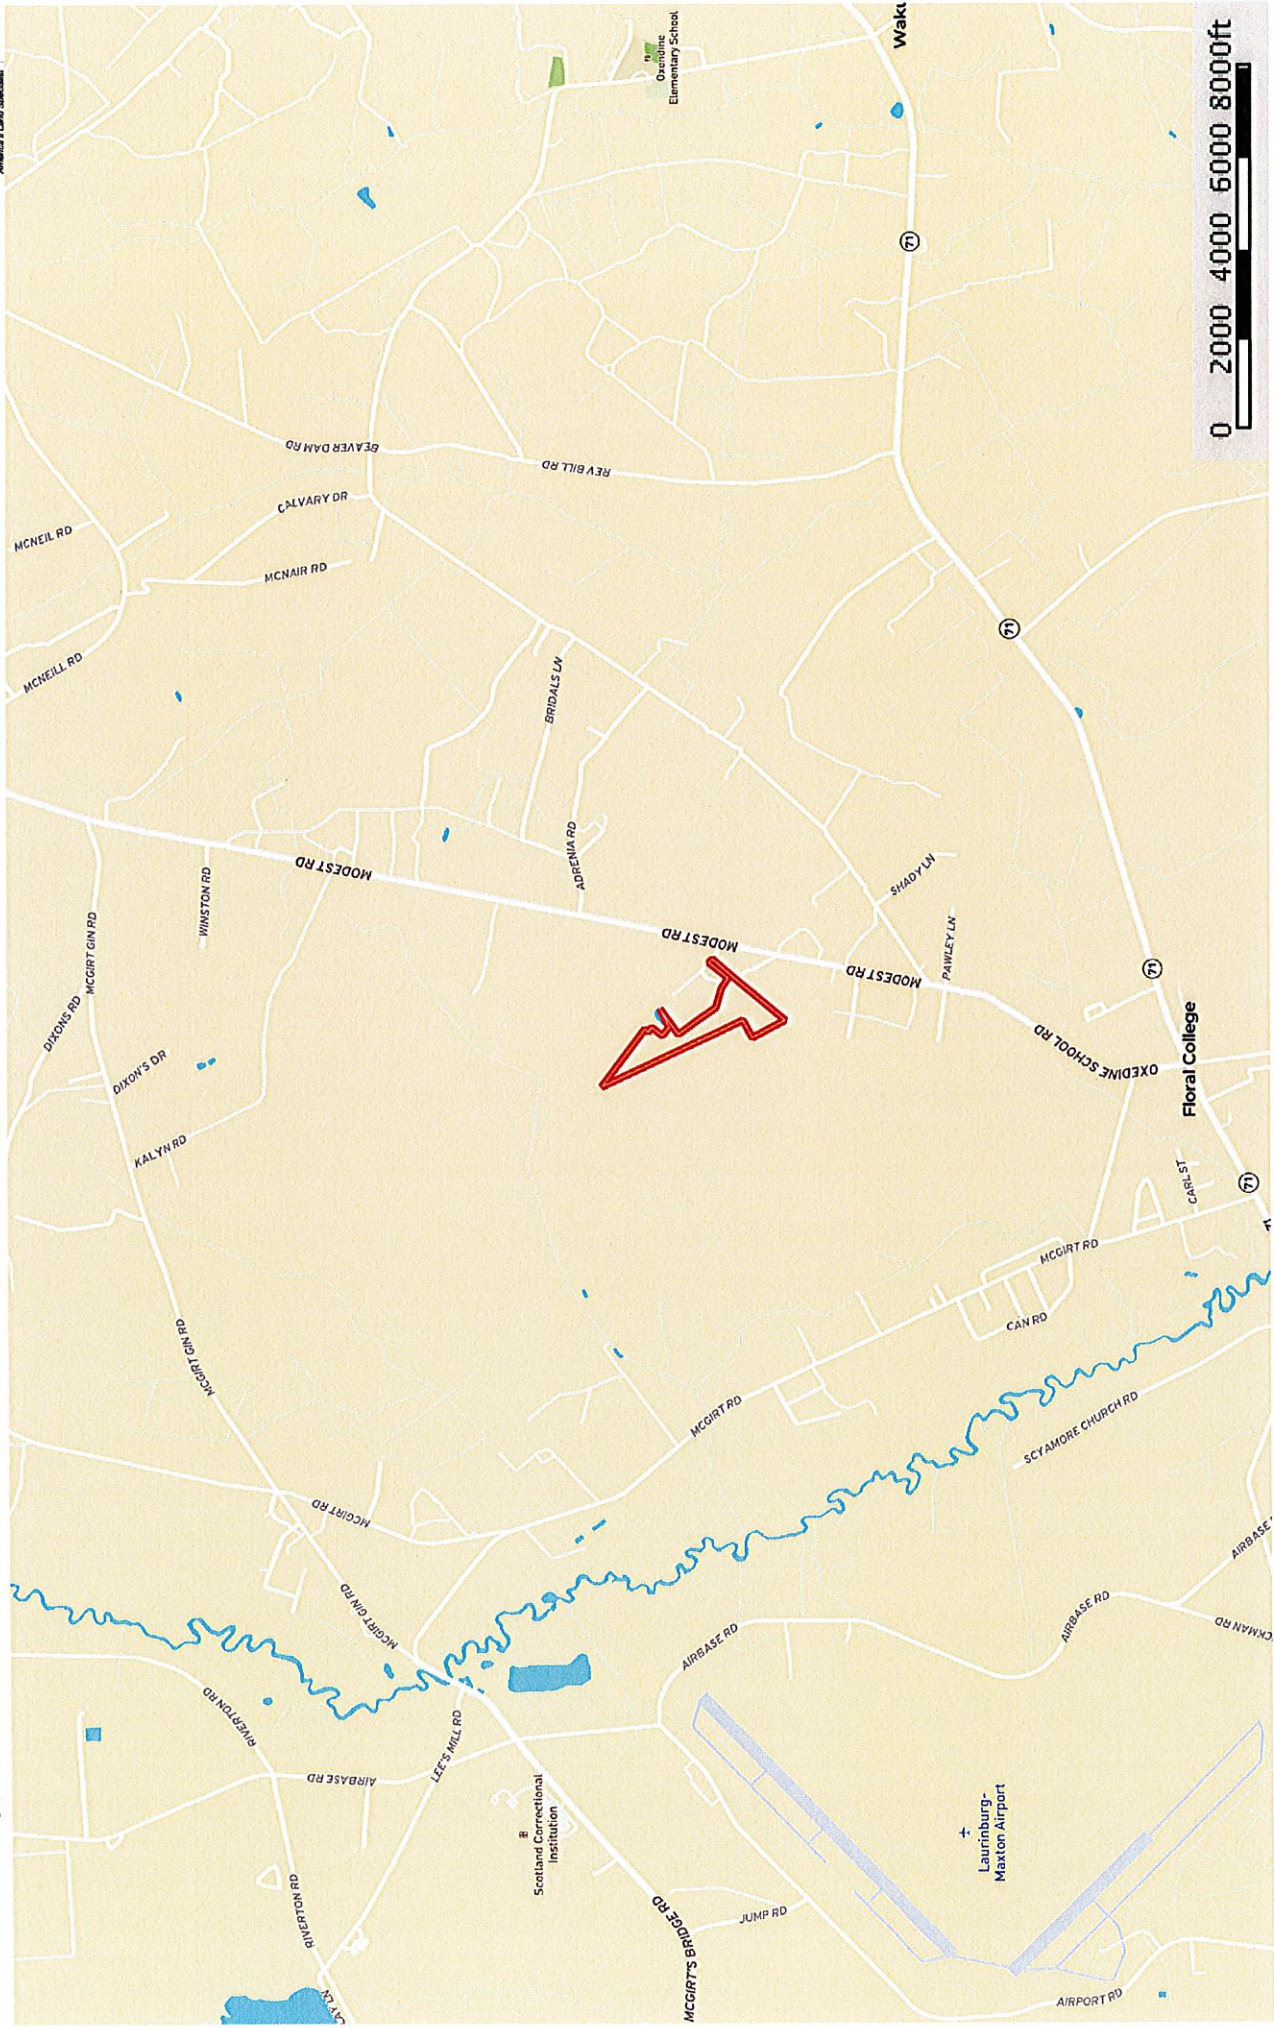

41.34 ac Henderson Robeson KR
 Robeson County, North Carolina, 41.34 AC +/-

Boundary

The information contained herein was obtained from sources deemed to be reliable. MossRight Services makes no warranties or guarantees as to the completeness or accuracy thereof.