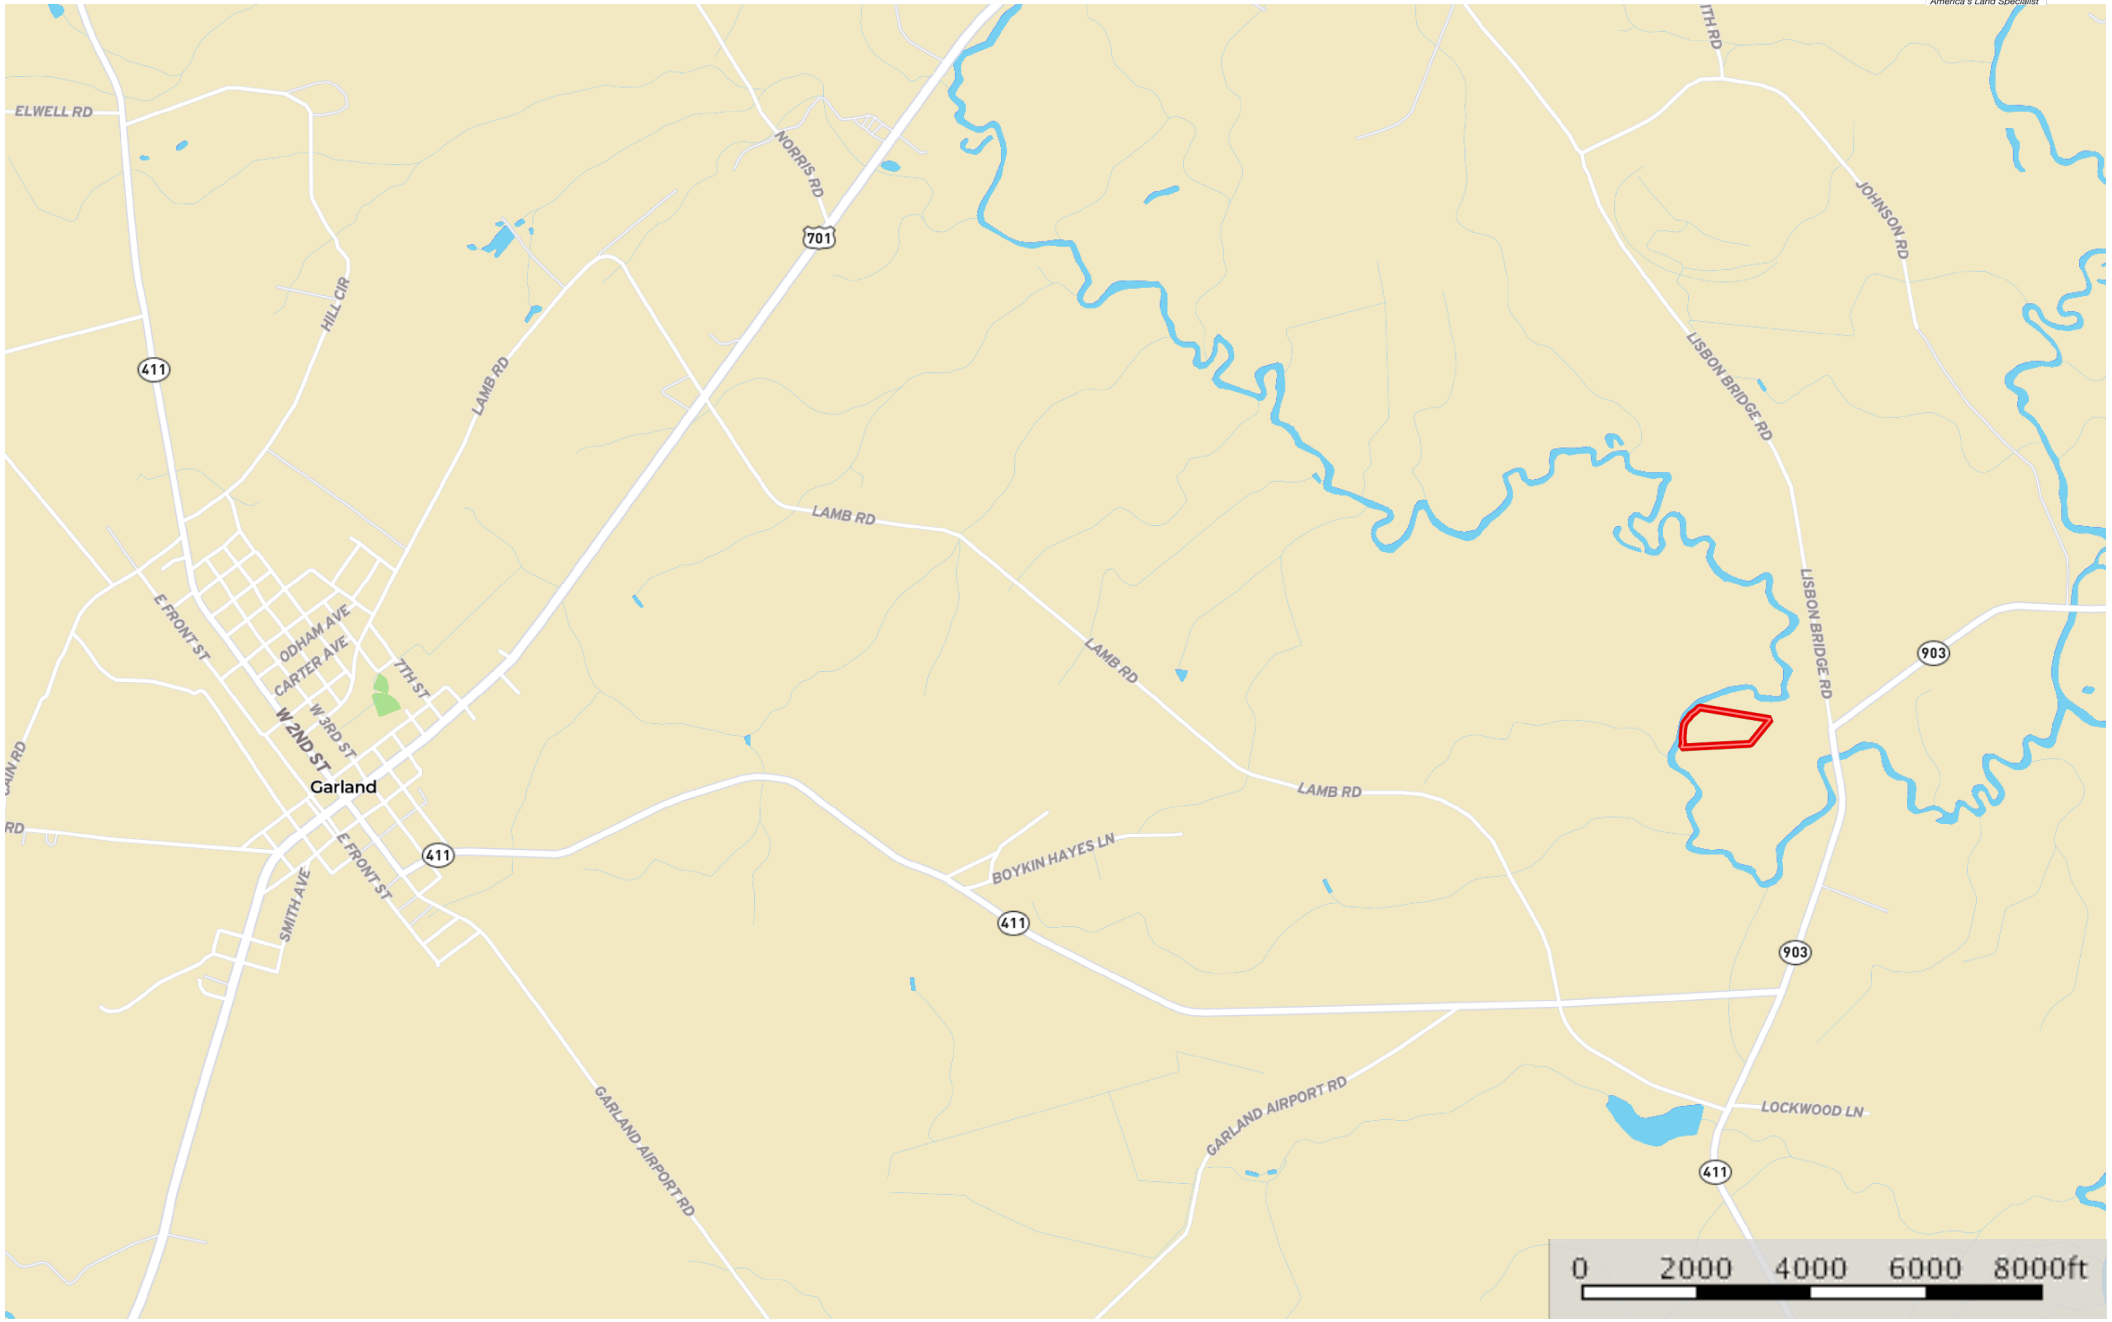

12.17 ac Gantt Sampson JP

Sampson County, North Carolina, 12.17 AC +/-

Boundary